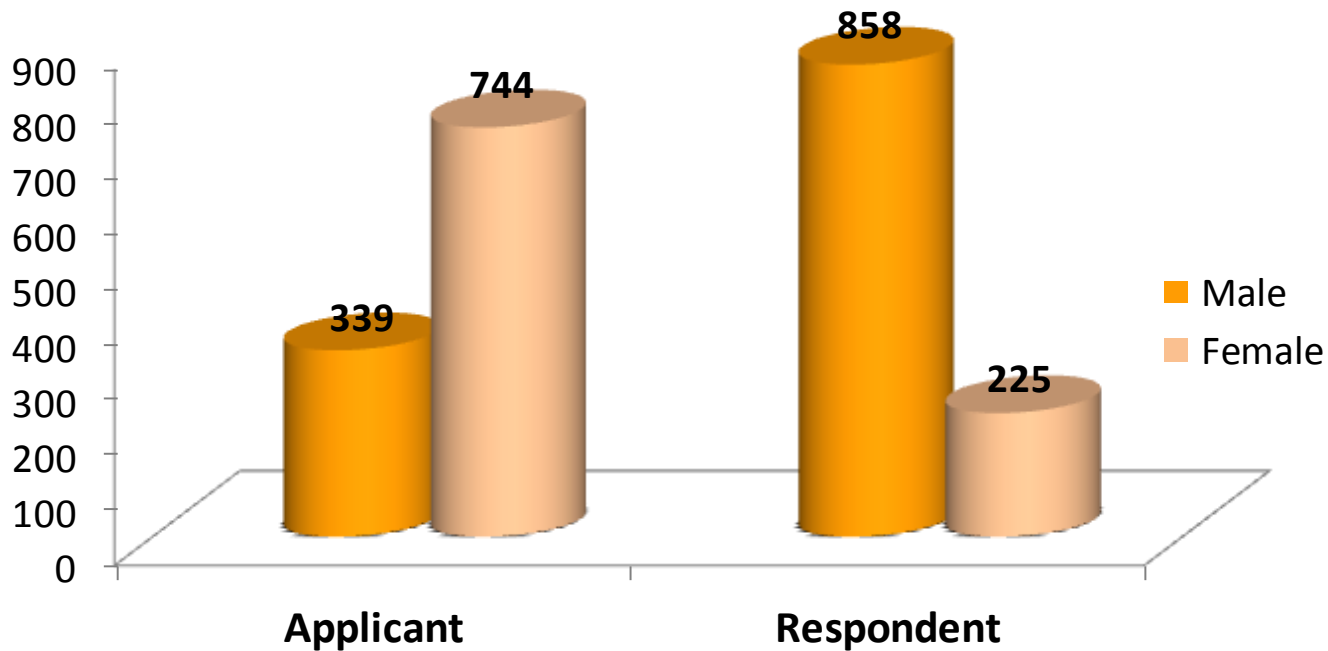

Update on Family
and Self Exclusion statistics
as at 31 May 2012

Casino Exclusions

- As at 31 May 2012, 93,029 persons were excluded by NCPG from entering the local casinos
- Since family exclusion orders were made available (April 2009), NCPG has issued 1,083 orders.
- There are 64,064 active self-exclusions, of which 13% (8,549) were Singaporeans and PRs and 87% (55,515) were Foreigners.
- There are 27,882 third party exclusions.

Breakdown of Family Exclusions

Breakdown by Gender

Breakdown of Family Exclusions

Breakdown by Ethnicity of Respondents

Breakdown of Family Exclusions

Breakdown by Age of Respondents

Breakdown of Family Exclusions