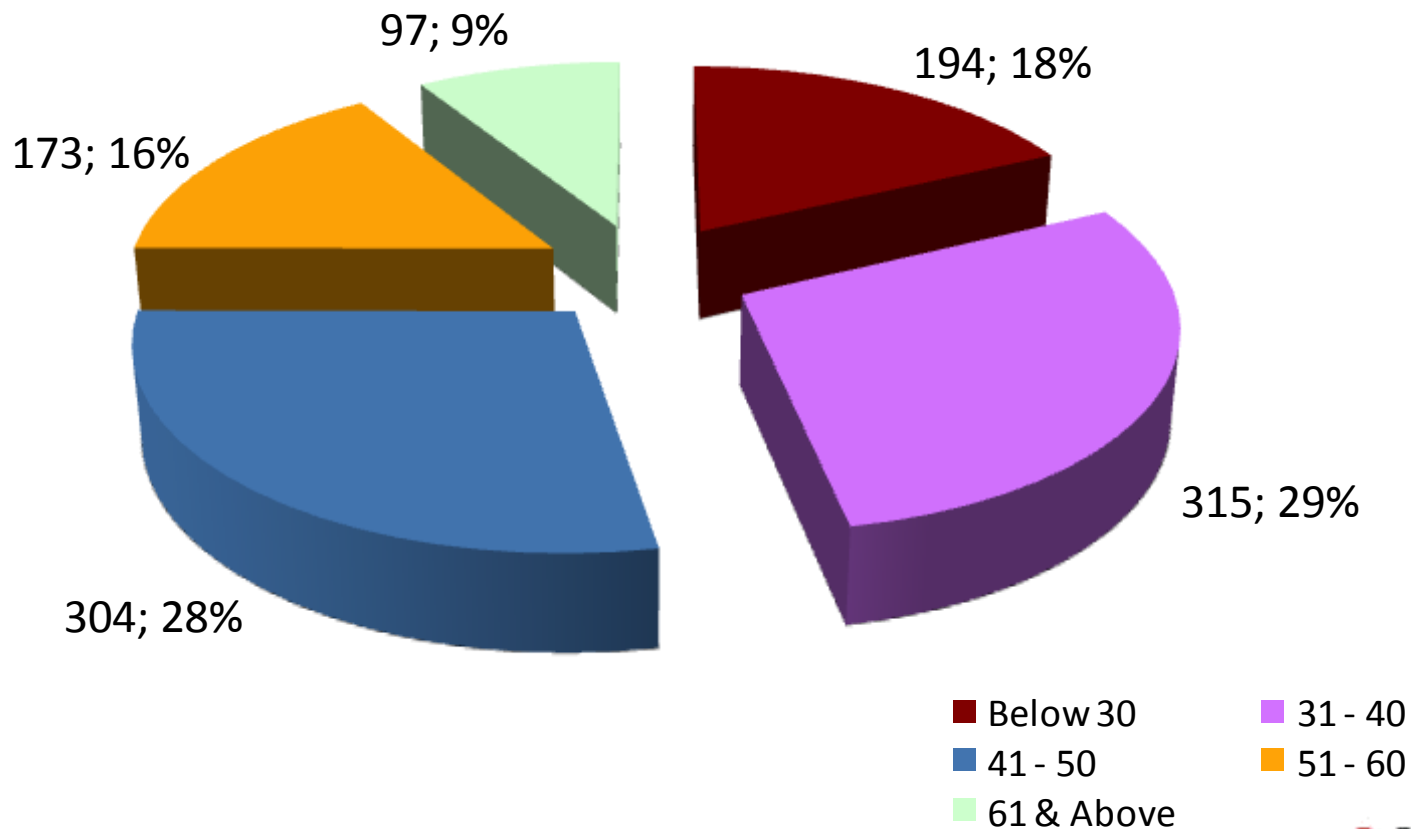

Update on Family
and Self Exclusion statistics
as at 31 May 2012

Casino Exclusions

- As at 31 May 2012, 93,029 persons were excluded by NCPG from entering the local casinos
- Since family exclusion orders were made available (April 2009), NCPG has issued 1,083 orders.
- There are 64,064 active self-exclusions, of which 13% (8,549) were Singaporeans and PRs and 87% (55,515) were Foreigners.
- There are 27,882 third party exclusions.

Breakdown of Family Exclusions

Breakdown by Gender

Breakdown of Family Exclusions

Breakdown by Ethnicity of Respondents

Breakdown of Family Exclusions

Breakdown by Age of Respondents

Breakdown of Family Exclusions

RESPONDENT	APPLICANT				
	Husband	Wife	Parent	Child	Sibling
Husband		340			
Wife	83				
Parent				192	
Child			239		
Sibling					229

Active Self Exclusions (Locals)

Breakdown by Gender

Active Self Exclusions (Locals)

Breakdown by Age

Active Self Exclusions (Locals)

Breakdown by Ethnicity

Active Self Exclusions (Foreigners)

Breakdown by Gender

Active Self Exclusions (Foreigners)

Breakdown by Age