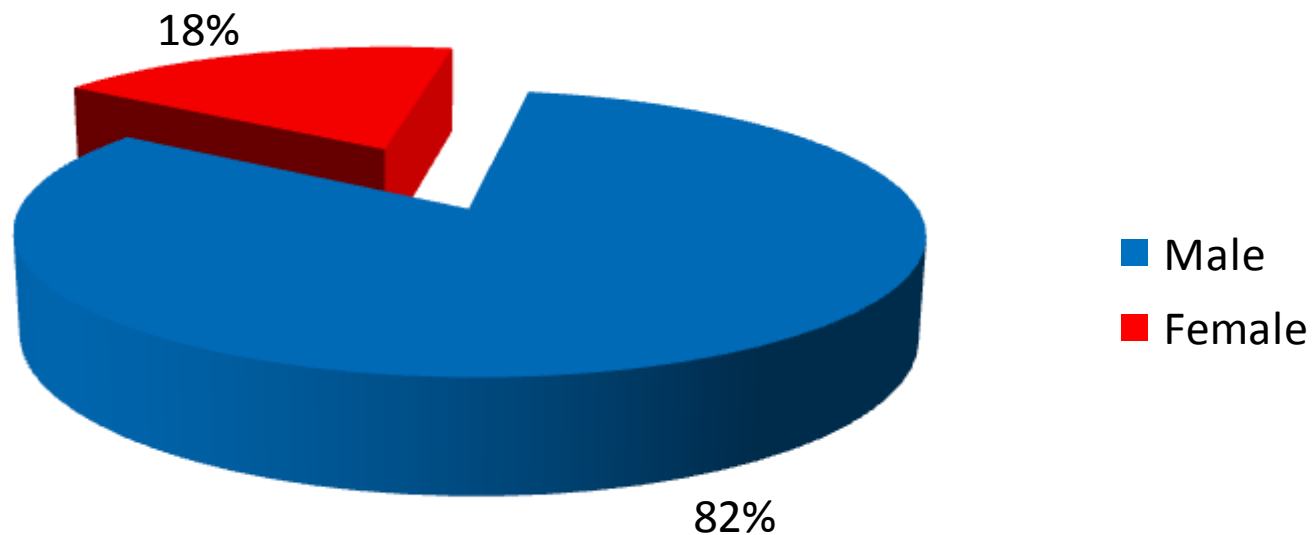

Update on Family
and Self Exclusion statistics
as at 31 May 2012

Casino Exclusions

- As at 31 May 2012, 93,029 persons were excluded by NCPG from entering the local casinos
- Since family exclusion orders were made available (April 2009), NCPG has issued 1,083 orders.
- There are 64,064 active self-exclusions, of which 13% (8,549) were Singaporeans and PRs and 87% (55,515) were Foreigners.
- There are 27,882 third party exclusions.

RESPONDENT	APPLICANT				
	Husband	Wife	Parent	Child	Sibling
Husband		340			
Wife	83				
Parent				192	
Child			239		
Sibling					229

Active Self Exclusions (Locals)

Breakdown by Gender

Active Self Exclusions (Locals)

Breakdown by Age

Active Self Exclusions (Locals)

Breakdown by Ethnicity

Active Self Exclusions (Foreigners)

Breakdown by Gender

Active Self Exclusions (Foreigners)

Breakdown by Age