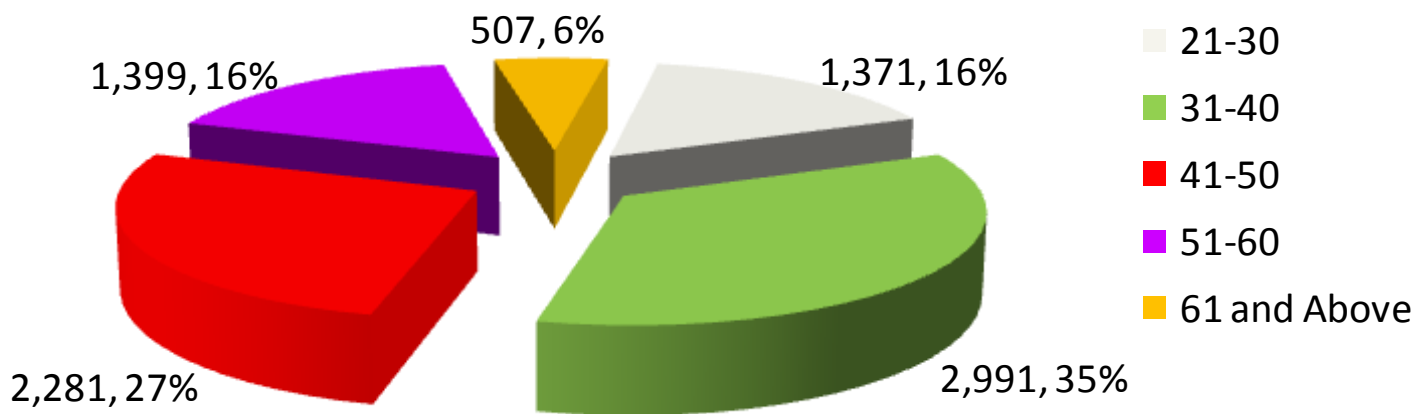

Update on Family
and Self Exclusion statistics
as at 31 May 2012

Casino Exclusions

- As at 31 May 2012, 93,029 persons were excluded by NCPG from entering the local casinos
- Since family exclusion orders were made available (April 2009), NCPG has issued 1,083 orders.
- There are 64,064 active self-exclusions, of which 13% (8,549) were Singaporeans and PRs and 87% (55,515) were Foreigners.
- There are 27,882 third party exclusions.

Breakdown of Family Exclusions

Breakdown by Gender

Breakdown of Family Exclusions

Breakdown by Ethnicity of Respondents

Breakdown of Family Exclusions

Breakdown by Age of Respondents

Breakdown of Family Exclusions

RESPONDENT	APPLICANT				
	Husband	Wife	Parent	Child	Sibling
Husband		340			
Wife	83				
Parent				192	
Child			239		
Sibling					229

Active Self Exclusions (Locals)

Breakdown by Gender

Active Self Exclusions (Locals)

Breakdown by Age

Active Self Exclusions (Locals)

Breakdown by Ethnicity

Active Self Exclusions (Foreigners)

Breakdown by Gender

Active Self Exclusions (Foreigners)

Breakdown by Age