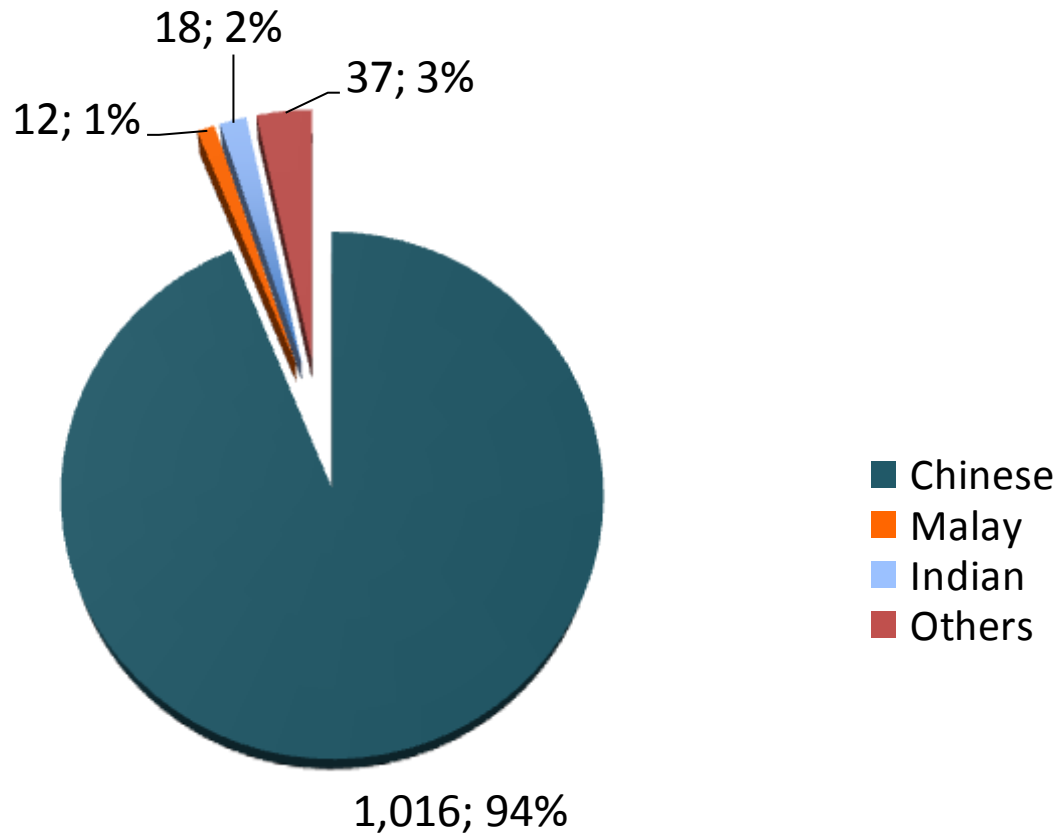

Update on Family
and Self Exclusion statistics
as at 31 May 2012

Casino Exclusions

- As at 31 May 2012, 93,029 persons were excluded by NCPG from entering the local casinos
- Since family exclusion orders were made available (April 2009), NCPG has issued 1,083 orders.
- There are 64,064 active self-exclusions, of which 13% (8,549) were Singaporeans and PRs and 87% (55,515) were Foreigners.
- There are 27,882 third party exclusions.

Breakdown of Family Exclusions

Breakdown by Gender

Breakdown of Family Exclusions

Breakdown by Ethnicity of Respondents

Breakdown of Family Exclusions

Breakdown by Age of Respondents

Breakdown of Family Exclusions

RESPONDENT	APPLICANT				
	Husband	Wife	Parent	Child	Sibling
Husband		340			
Wife	83				
Parent				192	
Child			239		
Sibling					229

Active Self Exclusions (Locals)

Breakdown by Gender

Active Self Exclusions (Locals)

Breakdown by Age

Active Self Exclusions (Locals)

Breakdown by Ethnicity

Active Self Exclusions (Foreigners)

Breakdown by Gender

Active Self Exclusions (Foreigners)

Breakdown by Age