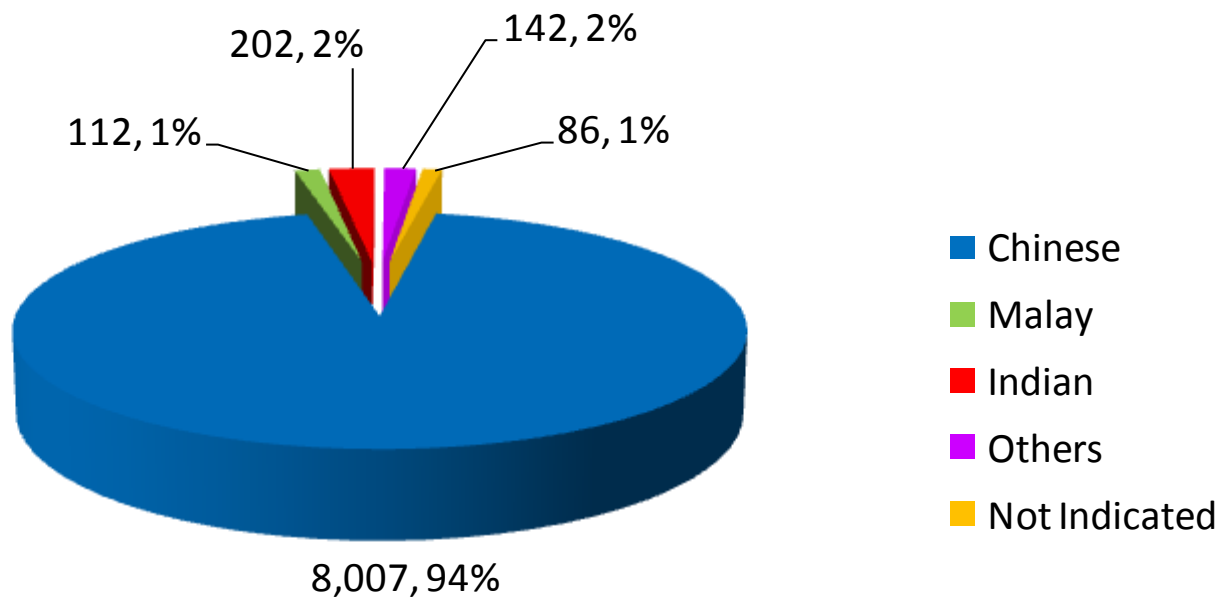

Update on Family
and Self Exclusion statistics
as at 31 May 2012

Casino Exclusions

- As at 31 May 2012, 93,029 persons were excluded by NCPG from entering the local casinos
- Since family exclusion orders were made available (April 2009), NCPG has issued 1,083 orders.
- There are 64,064 active self-exclusions, of which 13% (8,549) were Singaporeans and PRs and 87% (55,515) were Foreigners.
- There are 27,882 third party exclusions.

RESPONDENT	APPLICANT				
	Husband	Wife	Parent	Child	Sibling
Husband		340			
Wife	83				
Parent				192	
Child			239		
Sibling					229

Active Self Exclusions (Locals)

Breakdown by Gender

Active Self Exclusions (Locals)

Breakdown by Age

Active Self Exclusions (Locals)

Breakdown by Ethnicity

Active Self Exclusions (Foreigners)

Breakdown by Gender

Active Self Exclusions (Foreigners)

Breakdown by Age