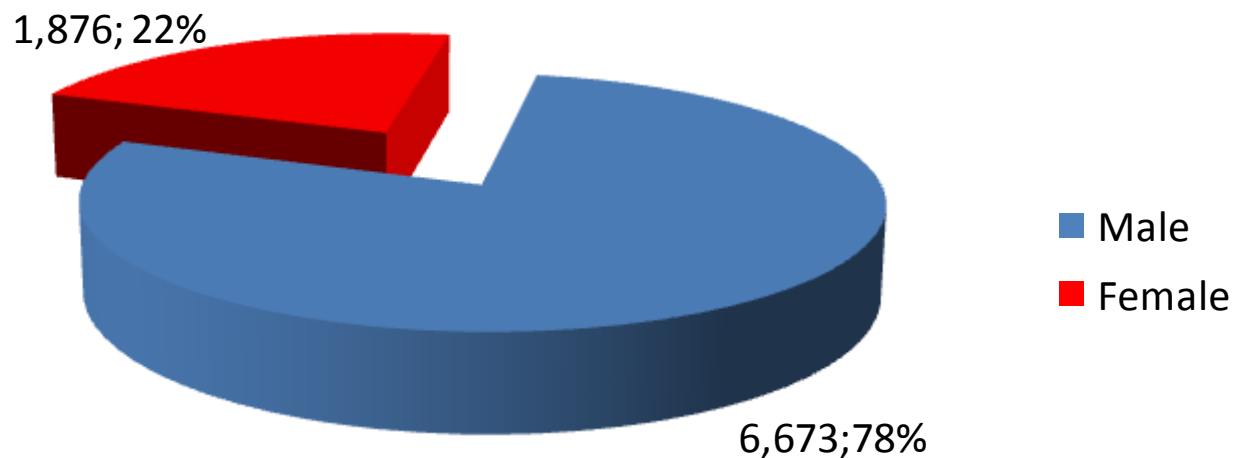

Update on Family
and Self Exclusion statistics
as at 31 May 2012

Casino Exclusions

- As at 31 May 2012, 93,029 persons were excluded by NCPG from entering the local casinos
- Since family exclusion orders were made available (April 2009), NCPG has issued 1,083 orders.
- There are 64,064 active self-exclusions, of which 13% (8,549) were Singaporeans and PRs and 87% (55,515) were Foreigners.
- There are 27,882 third party exclusions.

Breakdown of Family Exclusions

Breakdown by Gender

Breakdown of Family Exclusions

Breakdown by Ethnicity of Respondents

Breakdown of Family Exclusions

Breakdown by Age of Respondents

Breakdown of Family Exclusions

RESPONDENT	APPLICANT				
	Husband	Wife	Parent	Child	Sibling
Husband		340			
Wife	83				
Parent				192	
Child			239		
Sibling					229

Active Self Exclusions (Locals)

Breakdown by Gender

Active Self Exclusions (Locals)